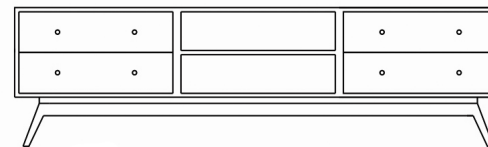

SARI CHEST - SOLID TOP

EMPIRE
HOME

Each item is individually hand made so please allow a difference of up to 10mm.
All chests are 45cm deep.

	1 drawer wide 80 cm	2 drawers wide 160 cm	3 drawers wide 222 cm	4 drawers wide 284cm
1 drawer high 47 cm	 \$499	 \$799	 \$1099	 \$1399
2 drawers high 63 cm	 \$799	 \$1399	 \$1799	 \$1999
3 drawers high 80 cm	 \$999	 \$1699	 \$2299	 \$2799
4 drawers high 102 cm	 \$1199	 \$1999	 \$2799	 \$3499

* all configurations can be adjusted to have drawers removed.
To be confirmed with head office.

Sari Open 2 Shelf

L 125 x D 45 x H 63 (cm)
\$1299

Sari Mini (2 middle open)

L 160 x D 45 x H 63 (cm)
\$1399