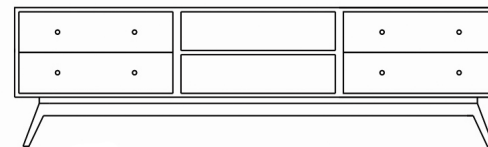

SARI CHEST - ITALIAN CARRARA MARBLE TOP

EMPIRE
HOME

Each item is individually hand made so please allow a difference of up to 10mm.
All chests are 45cm deep.

	1 drawer wide 80 cm	2 drawers wide 160 cm	3 drawers wide 222 cm	4 drawers wide 284cm
1 drawer high 47 cm	 \$899	 \$1299	 \$2099	 \$2699
2 drawers high 63 cm	 \$999	 \$1799	 \$2799	 \$3299
3 drawers high 80 cm	 \$1399	 \$2199	 \$3299	 \$3999
4 drawers high 102 cm	 \$1499	 \$2399	 \$3599	 \$4699

* all configurations can be adjusted
to have drawers removed.
To be confirmed with head office.

Sari Open 2 Shelf

L 125 x D 45 x H 63 (cm)
\$1899

Sari Mini (2 middle open)

L 160 x D 45 x H 63 (cm)
\$2799