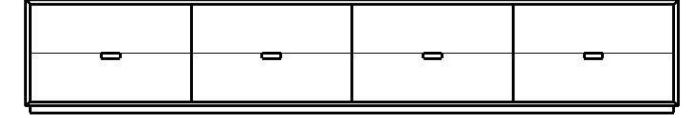

# DOMO CHEST

Each item is individually hand made so please allow a difference of up to 10mm.  
All chests are 50cm deep.

1 drawer wide  
73 cm

2 drawer high  
50 cm

2 drawers wide  
138 cm

3 drawers wide  
211 cm

4 drawers wide  
280 cm

\$899

\$1299

\$1699

\$ 699

3 drawers high  
75 cm

\$1299

\$1699

\$1999

\$999

4 drawers high  
93 cm

\$1699

\$1999

Bedside 2x1  
L 55 x D 40 X H 44 cm

\$449

Entertainment Unit 1x4  
L 280 x D 50 x H 50 cm