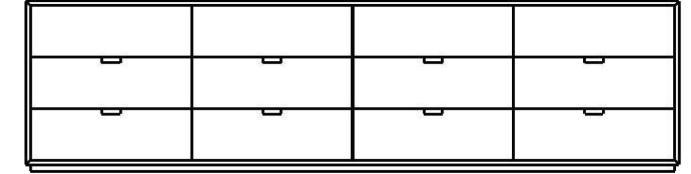

# DOMO CHEST

Each item is individually hand made so please allow a difference of up to 10mm.  
All chests are 50cm deep.

1 drawer wide  
73 cm

2 drawer high  
50 cm

2 drawers wide  
138 cm

3 drawers wide  
211 cm

4 drawers wide  
280 cm

\$899

\$1299

\$1699

\$ 699

3 drawers high  
75 cm

\$1299

\$1699

\$1999

\$999

4 drawers high  
93 cm

\$1699

\$1999

Bedside 2x1  
L 55 x D 40 X H 44 cm

\$449

Entertainment Unit 1x4  
L 280 x D 50 x H 50 cm