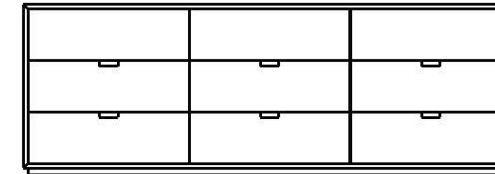

# DOMO CHEST

Each item is individually hand made so please allow a difference of up to 10mm.  
All chests are 50cm deep.

1 drawer wide  
73 cm

2 drawer high  
50 cm

2 drawers wide  
138 cm

3 drawers wide  
211 cm

4 drawers wide  
280 cm

\$899

\$1299

\$1699

\$ 699

3 drawers high  
75 cm

\$1299

\$1699

\$1999

\$999

4 drawers high  
93 cm

\$1699

\$1999

Bedside 2x1  
L 55 x D 40 X H 44 cm

\$449

Entertainment Unit 1x4  
L 280 x D 50 x H 50 cm