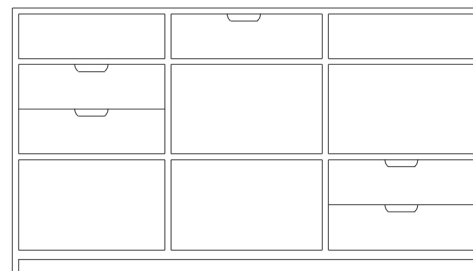

FLORIDA BOOKCASE

EMPIRE

HOME

Each item is individually hand made so please allow a difference of up to 10mm.
The florida bookcase is 40cm deep.

1 column wide
65 cm

2 columns wide
127 cm

3 columns wide
192 cm

2 shelves high
113 cm

HALF SINGLE

\$999

HALF DOUBLE

\$1899

HALF TRIPLE

\$2199

4 shelves high
194 cm

SINGLE

\$1299

DOUBLE

\$1999

TRIPLE

\$2499

5 shelves high
234 cm

BOOKCASE
TALL